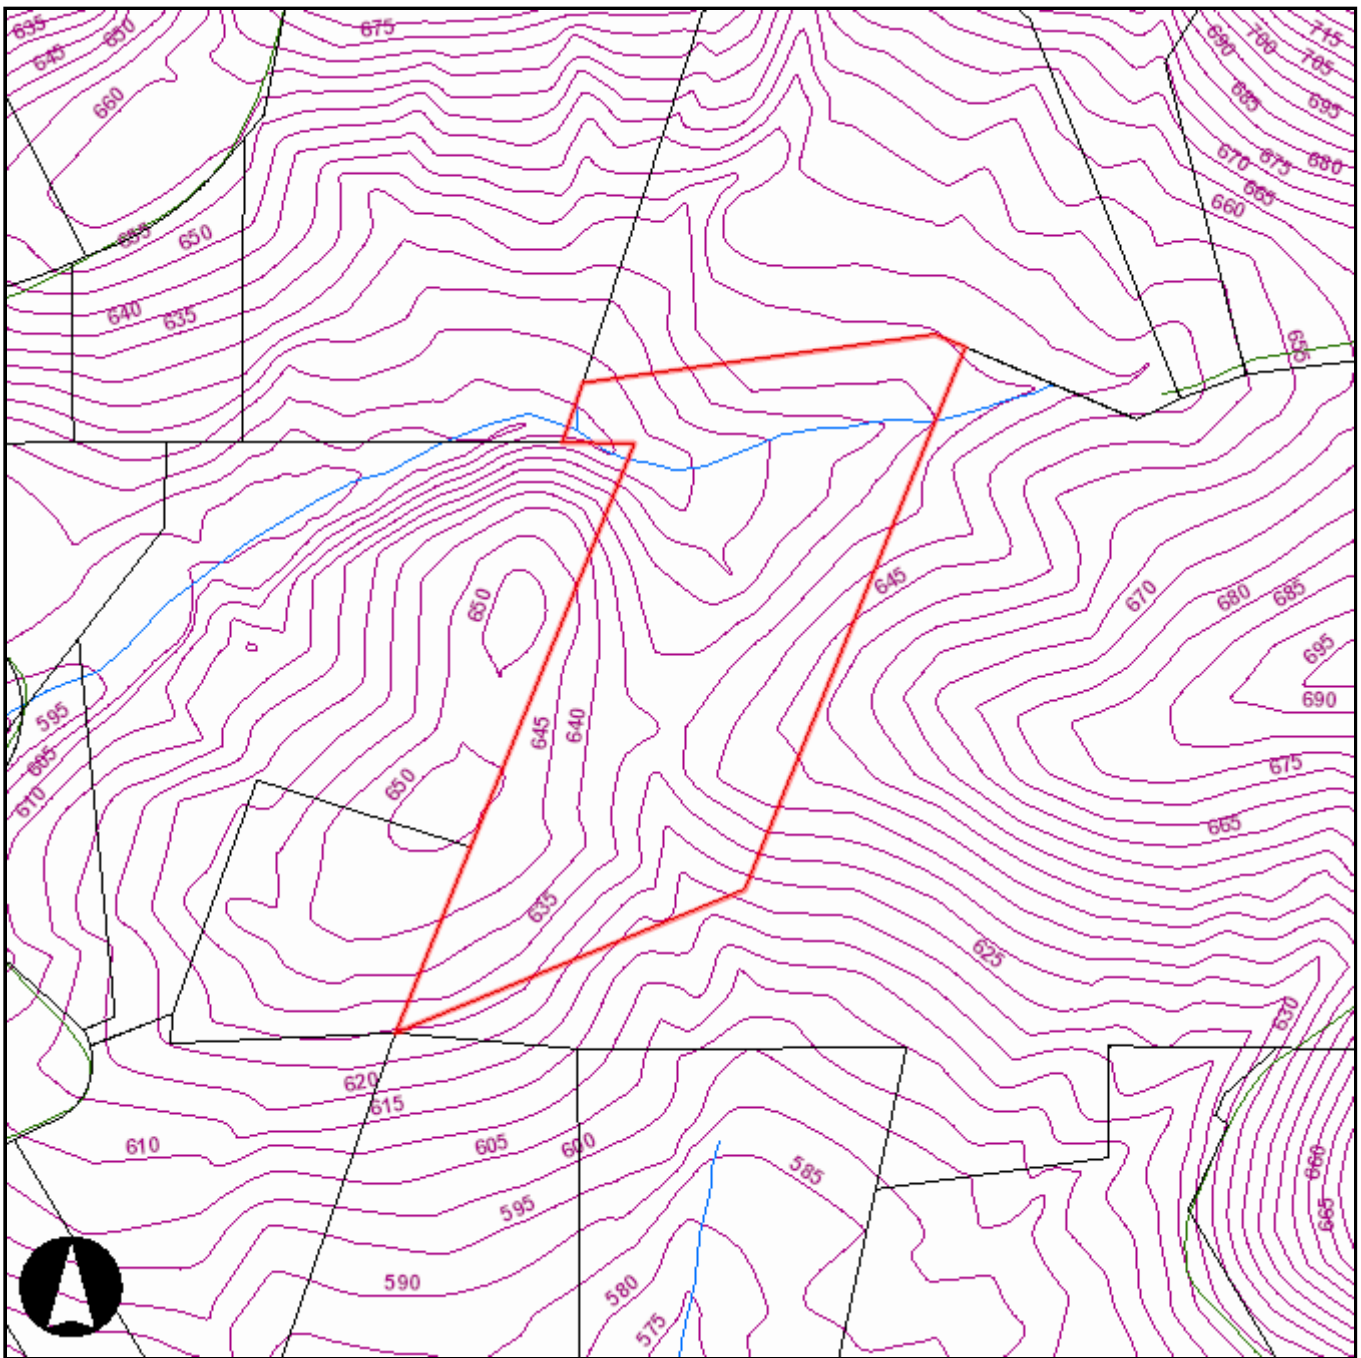

Orange County, NC GIS

1 inch = 300 feet

Created on 6/1/2017. Orange County, North Carolina.